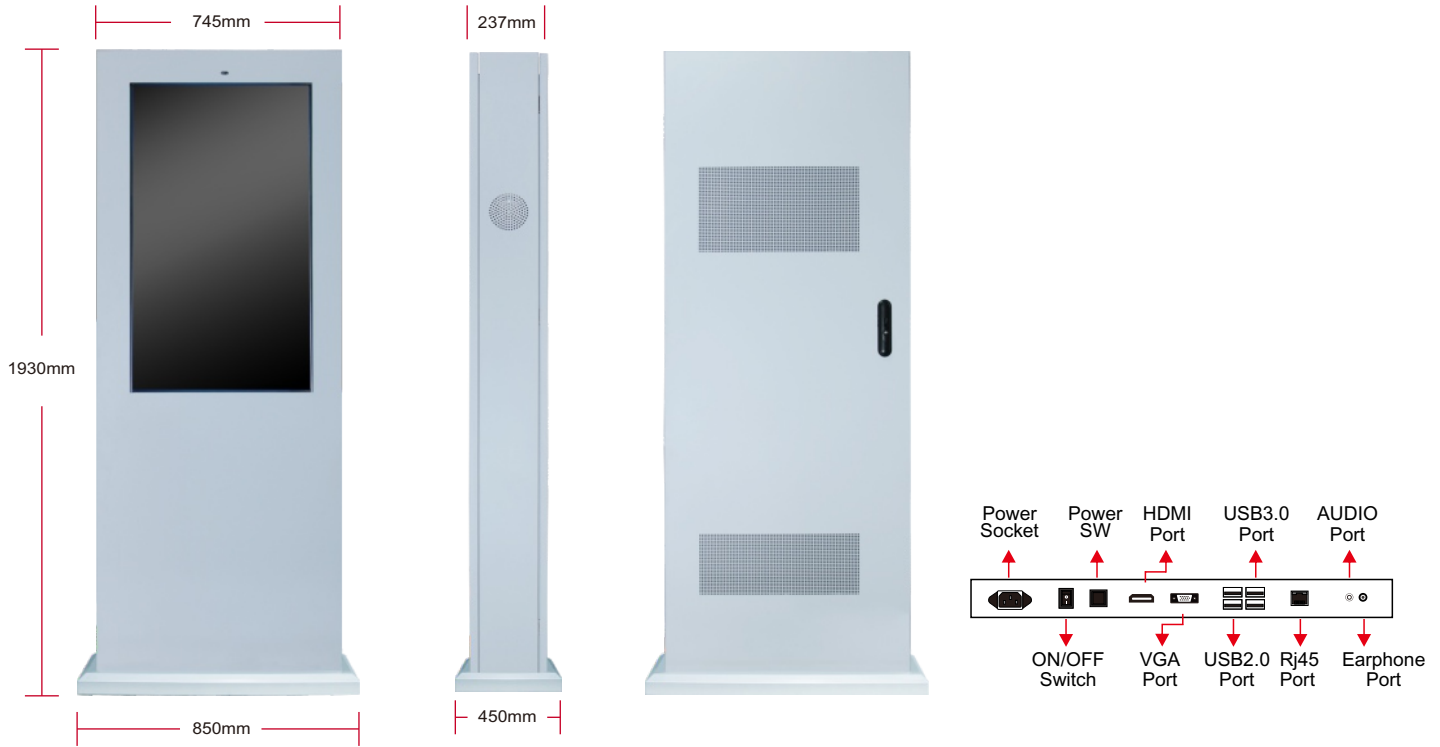

Security
Transportation
Atm Automation
Medical Equipment
Gaming Machine
Networking Pos
General Application

Specifications

PANEL	Panel Model	43inch TFT LED	RESOLUTION REFRESH RATE	Output Mode	1920 x 1200 60Hz		
	Max Resolution	1920x1080		1920 x 1080 60Hz			
	Aspect Ratio	16:09		1600 x 1200 60Hz			
	Pixel Pitch	0.4903x0.4903		1440 x 900 60Hz			
	Viewing Angle	89/89/89/89		1366 x 768 60Hz			
	Contrast Ratio	1200:1		1360 x 768 60Hz			
	Brightness	500cd/m ²		1280 x 1024 60Hz			
	Response Time	26ms		1280 x 800 60Hz			
	Display Area (mm)	941.184x529.416mm		1280 x 768 60Hz			
	Panel Size(mm)	973x565.8x29mm		1024 x 768 60Hz			
Screen Weight	11Kg	800 x 600 56, 60, 72, 75Hz	640 x 480 60, 67, 72, 75Hz				
Lamp Type	WLED						
CELERON SPECIFICATION	CPU	Intel® Celeron® Processor 1037U (2M Cache, 1.80 GHz)	POWER	Mains Power Consumption	AC 100-240V, 50-60 Hz 440W		
	Chipset	1037U+NM70		SOUND	Built-in Speakers	2 x 10W	
	Bios	Intel HD4000			DIMENSION & WEIGHT	Machine Size	1930x237x745mm
	Memory	4GB RAM, 120G SSD				850X50X450mm(stand base)	
	Audio	Realtek ALC662				Machine Weight	105KG / 17KG(stand base)
Ethernet LAN	1*RTL8111E LAN	Carton Size	2010x370x880mm				
CONNECTOR	Rear Panel I/O	X1 HDMI port	OTHER	Regulatory Approvals		CE, FCC, ROHS	
		X1 VGA port		Warranty	1 year warranty		
		X1 RJ-45 port		ACCESSORIES	Included	AC Power Cord, CD, Tools and Screws, User manual, Keys	
		X2 USB 2.0 ports and 2 * USB 3.0 ports					
		X2 Audio I/O ports (Mic and Line-out)					
CONNECTIVITY	LAN	RJ45 Port, 10/100M Ethernet					
	WiFi	Built-in WiFi 802.11B/G/N					
	3G (Optional)	WCDMA					
MULTIMEDIA	USB Playback Audio	AAC, AIF, AIFF, ASF, LPCM, M3U, M4A, MP3, MP4, WAV, WMA					
	USB Playback Picture	BMP, GIF, JPEG, JPG					
	USB Playback Video	M2TS, M4V, MK3D, MKV, MP4, MPEG, MPG, MTS, TS, TTS, VOB, WMV					