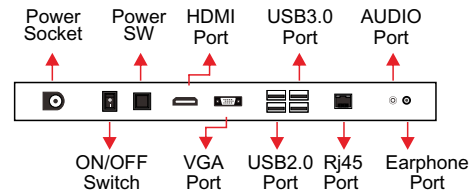

**Key Features:**

CPU: Intel® Core® Processor, I7 5500U  
(Dual core four thread, 4M L3 Cache,3GHz)  
Chipset: Haswell-U  
Graphic Card: Intel HD5500  
Memory: 4GB RAM, 120G SSD  
Audio: Realtek ALC662  
Ethernet LAN: 1\*RTL8111F LAN

### Specifications

PANEL	Panel Model	24inch TFT LED
	Max Resolution	1920x1080
	Aspect Ratio	16:09
	Pixel Pitch	0.27675x0.27675
	Viewing Angle	89/89/89/89
	Contrast Ratio	1000:1
	Brightness	300cd/m <sup>2</sup>
	Response Time	25ms
	Display Area (mm)	531.36x298.89mm
	Panel Size(mm)	556x323.2x11.5mm
	Screen Weight	2.05Kg
Lamp Type	WLED	
CELERON SPECIFICATION	CPU	Intel® Core® Processor, I7 5500U (Dual core four thread, 4M L3 Cache,3GHz)
	Chipset	Haswell-U
	Graphic Card	Intel HD5500
	Memory	4GB RAM, 120G SSD
	Audio	Realtek ALC662
Ethernet LAN	1*RTL8111F LAN	
CONNECTOR	Rear Panel I/O	X1 HDMI port
		X1 VGA port
		X1 RJ-45 port
		X2 USB 2.0 ports and 2 * USB 3.0 ports
		X2 Audio I/O ports (Mic and Line-out)
CONNECTIVITY	LAN	RJ45 Port, 10/100M Ethernet
	WiFi	Built-in WiFi 802.11B/G/N
	3G (Optional)	WCDMA
MULTIMEDIA	USB Playback Audio	AAC, AIF, AIFF, ASF, LPCM, M3U, M4A, MP3, MP4, WAV, WMA
	USB Playback Picture	BMP, GIF, JPEG, JPG
	USB Playback Video	M2TS, M4V, MK3D, MKV, MP4, MPEG, MPG, MTS, TS, TTS, VOB, WMV

RESOLUTION REFRESH RATE	Output Mode	1920 x 1200 60Hz
		1920 x 1080 60Hz
		1600 x 1200 60Hz
		1440 x 900 60Hz
		1366 x 768 60Hz
		1360 x 768 60Hz
		1280 x 1024 60Hz
		1280 x 800 60Hz
		1280 x 768 60Hz
		1024 x 768 60Hz
	800 x 600 56, 60, 72, 75Hz	
	640 x 480 60, 67, 72, 75Hz	
TOUCH		P-CAP Touch / infrared Touch (optional)
POWER	Mains Power Consumption	DC 12V, 50-60 Hz 43W
SOUND	Built-in Speakers	2 x 10W
DIMENSION & WEIGHT	Machine Size	575x55x345mm
	Machine Weight	8.7KG
	Carton Size	655x135x425mm
	Carton Weight	10.5KG
	Carton Size	675x695x450mm(5PCS)
	Carton Weight	57.5KG
OTHER	Regulatory Approvals	CE, FCC, ROHS
	Warranty	1 year warranty
ACCESSORIES	Included	Power Adapter, User manual, Screws