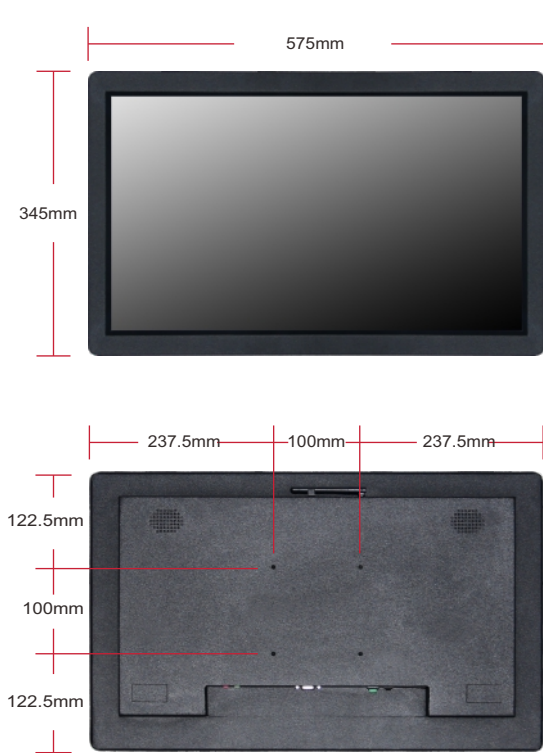

**Key Features:**

CPU: Intel® Core® Processor, I7 5500U  
(Dual core four thread, 4M L3 Cache,3GHz)  
Chipset: Haswell-U  
Graphic Card: Intel HD5500  
Memory: 4GB RAM, 120G SSD  
Audio: Realtek ALC662  
Ethernet LAN: 1\*RTL8111F LAN

### Specifications

PANEL	Panel Model	24inch TFT LED
	Max Resolution	1920x1080
	Aspect Ratio	16:09
	Pixel Pitch	0.27675x0.27675
	Viewing Angle	89/89/89/89
	Contrast Ratio	1000:1
	Brightness	300cd/m <sup>2</sup>
	Response Time	25ms
	Display Area (mm)	531.36x298.89mm
	Panel Size(mm)	556x323.2x11.5mm
	Screen Weight	2.05Kg
Lamp Type	WLED	
CELERON SPECIFICATION	CPU	Intel® Core® Processor, I7 5500U (Dual core four thread, 4M L3 Cache,3GHz)
	Chipset	Haswell-U
	Graphic Card	Intel HD5500
	Memory	4GB RAM, 120G SSD
	Audio	Realtek ALC662
Ethernet LAN	1*RTL8111F LAN	
CONNECTOR	Rear Panel I/O	X1 HDMI port
		X1 VGA port
		X1 RJ-45 port
		X2 USB 2.0 ports and 2 * USB 3.0 ports
		X2 Audio I/O ports (Mic and Line-out)
CONNECTIVITY	LAN	RJ45 Port, 10/100M Ethernet
	WiFi	Built-in WiFi 802.11B/G/N
	3G (Optional)	WCDMA
MULTIMEDIA	USB Playback Audio	AAC, AIF, AIFF, ASF, LPCM, M3U, M4A, MP3, MP4, WAV, WMA
	USB Playback Picture	BMP, GIF, JPEG, JPG
	USB Playback Video	M2TS, M4V, MK3D, MKV, MP4, MPEG, MPG, MTS, TS, TTS, VOB, WMV

RESOLUTION REFRESH RATE	Output Mode	1920 x 1200 60Hz
		1920 x 1080 60Hz
		1600 x 1200 60Hz
		1440 x 900 60Hz
		1366 x 768 60Hz
		1360 x 768 60Hz
		1280 x 1024 60Hz
		1280 x 800 60Hz
		1280 x 768 60Hz
		1024 x 768 60Hz
	800 x 600 56, 60, 72, 75Hz	
	640 x 480 60, 67, 72, 75Hz	
TOUCH		P-CAP Touch / infrared Touch (optional)
POWER	Mains Power Consumption	DC 12V, 50-60 Hz 43W
SOUND	Built-in Speakers	2 x 10W
DIMENSION & WEIGHT	Machine Size	575x55x345mm
	Machine Weight	8.7KG
	Carton Size	655x135x425mm
	Carton Weight	10.5KG
	Carton Size	675x695x450mm(5PCS)
	Carton Weight	57.5KG
OTHER	Regulatory Approvals	CE, FCC, ROHS
	Warranty	1 year warranty
ACCESSORIES	Included	Power Adapter, User manual, Screws