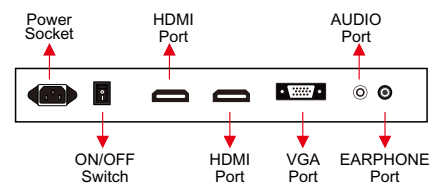

Key Features:

- 98 inch LCD Monitor
- 3840x2160 resolution
- 89/89/89/89 viewing angle
- VGA/HDMI inputs
- 7-24 hours operation
- Standard 600x600MM Vesa Holes
- 2 High Quality Speakers
- Infrared touch/Capacitive Touch options

Application Areas

- Hospitals
- Retail Stores
- Shopping Malls
- Supermarkets
- Museums and Galleries
- Airports
- Train/Bus Stations

Specifications

DISPLAY	Panel Model	98inch TFT LCD
	Max Resolution	3840x2160
	Aspect Ratio	16:09
	Pixel Pitch	0.5622x0.5622
	Viewing Angle	89/89/89/89
	Contrast Ratio	1300:1
	Brightness	500cd/m ²
	Response Time	8ms
	Display Area (mm)	2158.85x1214.35mm
	Panel Size(mm)	2187.8x1242.8x68.6mm
	Screen Weight	59Kg
	Lamp Type	WLED
	INTERFACE	2*HDMI input
1*PC-RGB(VGA) input		
1*PC-Audio input		
1*Earphine output		
1*AC input		
PC-VGA		Up to 1920x1080@60Hz
HDMI	480i,480p,720i,720p,1080i,1080p	
	Switch	Power on/off
DESIGN	Color	Matte Black
	Wall Mount	VESA (600X600MM)

ON-SCREEN DISPLAY LANGUAGES	English, French, German, Italian, Polish, Russian, Simplified Chinese, Spanish, Turkish, Arabic, Japanese, Traditional Chinese etc.	
DISPLAY MODE	Portrait & Landscape	
POWER	Mains Power Consumption AC 100-240V, 50-60 Hz 550 W	
SOUND	Built-in Speakers 2 x 10W	
DIMENSION & WEIGHT	Machine Size	2238x135x1293mm
	Machine Weight	200KG
	Carton Size	2340x300x1380mm
	Carton Weight	210KG
	Wooden Case Size	2370x330x1410mm(1PCS)
Wooden Case Weight	230KG	
OTHER	Regulatory Approvals CE, FCC, ROHS, HDMI certificates Warranty 1 year warranty	
ACCESSORIES	Remote Control Optional Power Supply x1 AC cable User's Manual x1	