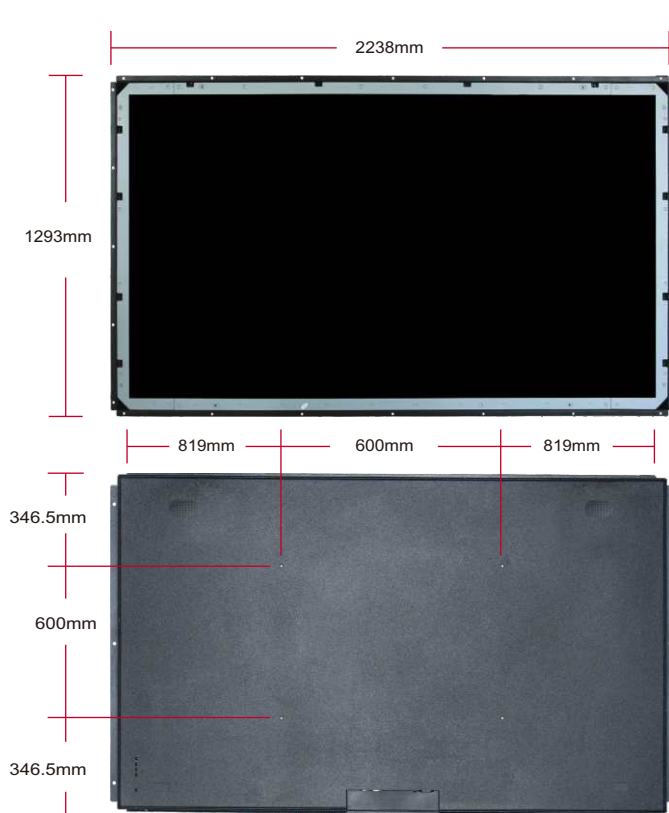

Key Features:

- 98 inch LCD Monitor
- 3840x2160 resolution
- 89/89/89/89 viewing angle
- VGA/HDMI inputs
- 7-24 hours operation
- Standard 600x600MM Vesa Holes
- 2 High Quality Speakers
- Infrared touch/Capacitive Touch options

Application Areas

- Hospitals
- Retail Stores
- Shopping Malls
- Supermarkets
- Museums and Galleries
- Airports
- Train/Bus Stations

Specifications

DISPLAY	Panel Model	98inch TFT LCD
	Max Resolution	3840x2160
	Aspect Ratio	16:09
	Pixel Pitch	0.5622x0.5622
	Viewing Angle	89/89/89/89
	Contrast Ratio	1300:1
	Brightness	500cd/m ²
	Response Time	8ms
	Display Area (mm)	2158.85x1214.35mm
	Panel Size(mm)	2187.8x1242.8x68.6mm
	Screen Weight	59Kg
	Lamp Type	WLED
	INTERFACE	2*HDMI input
1*PC-RGB(VGA) input		
1*PC-Audio input		
1*Earphine output		
1*AC input		
PC-VGA		Up to 1920x1080@60Hz
HDMI	480i,480p,720i,720p,1080i,1080p	
	Switch	Power on/off
DESIGN	Color	Matte Black
	Wall Mount	VESA (600X600MM)

ON-SCREEN DISPLAY LANGUAGES	English, French, German, Italian, Polish, Russian, Simplified Chinese, Spanish, Turkish, Arabic, Japanese, Traditional Chinese etc.	
DISPLAY MODE	Portrait & Landscape	
POWER	Mains Power Consumption AC 100-240V, 50-60 Hz 550 W	
SOUND	Built-in Speakers 2 x 10W	
DIMENSION & WEIGHT	Machine Size	2238x135x1293mm
	Machine Weight	200KG
	Carton Size	2340x300x1380mm
	Carton Weight	210KG
	Wooden Case Size	2370x330x1410mm(1PCS)
Wooden Case Weight	230KG	
OTHER	Regulatory Approvals CE, FCC, ROHS, HDMI certificates Warranty 1 year warranty	
ACCESSORIES	Remote Control Optional Power Supply x1 AC cable User's Manual x1	