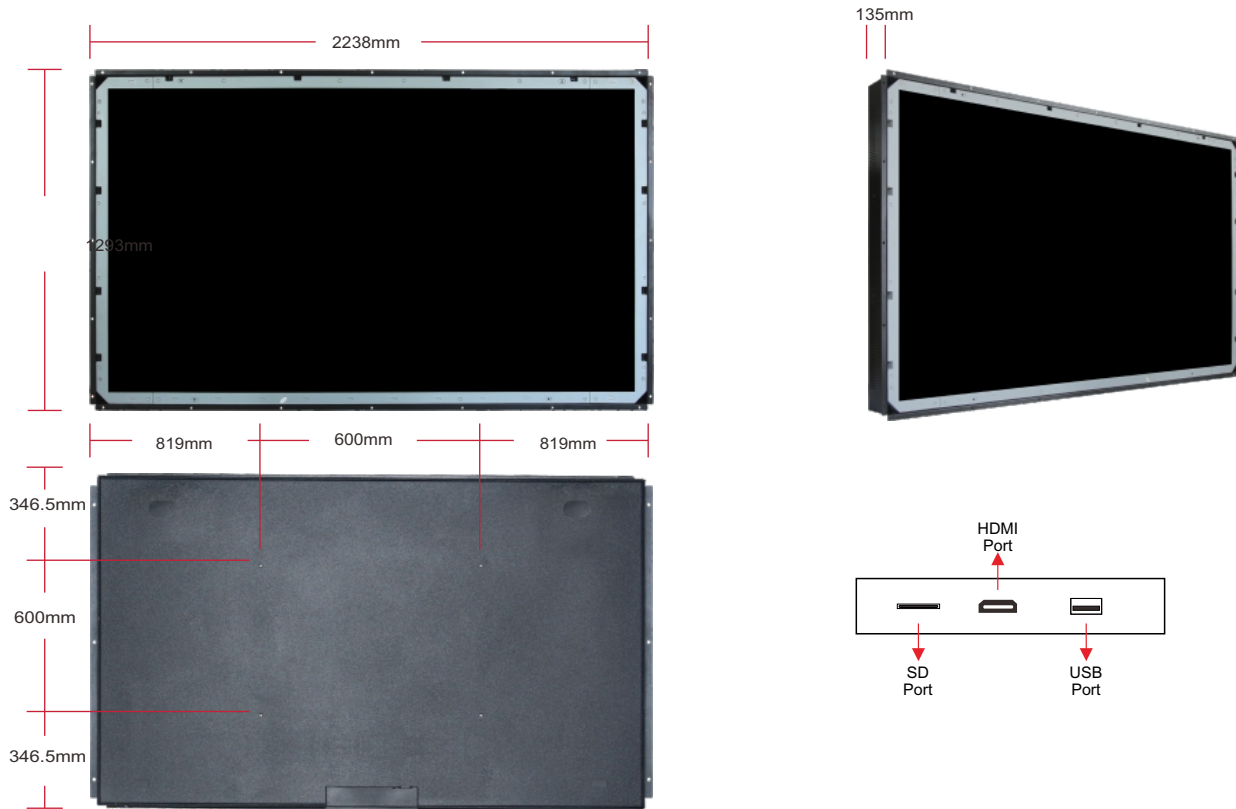

### Specifications

PANEL	Panel Model	98inch TFT LCD	ON-SCREEN DISPLAY LANGUAGES	English, Chinese etc
	Max Resolution	3840x2160	POWER	Mains Power Consumption AC 100-240V, 50-60 Hz 500 W
	Aspect Ratio	16:09	SOUND	Built-in Speakers 2 x 10W
	Pixel Pitch	0.5622x0.5622	DIMENSION & WEIGHT	Machine Size 2238x135x1293mm
	Viewing Angle	89/89/89/89		Machine Weight 200KG
	Contrast Ratio	1300:1		Carton Size 2340x300x1380mm
	Brightness	500cd/m <sup>2</sup>		Carton Weight 210KG
	Response Time	8ms	Wooden Case Size 2370x330x1410mm(1PCS)	Wooden Case Weight 230KG
	Display Area (mm)	2158.85x1214.35mm	OTHER	Regulatory Approvals CE, FCC, ROHS
	Panel Size(mm)	2187.8x1242.8x68.6mm	Warranty	1 year warranty
	Screen Weight	59Kg	ACCESSORIES	Included Remote Control, Power Supply, CD, Screws, Lock Key
Lamp Type	WLED			
INTERFACE	X1 HDMI port			
	X1 SD port			
	X1 USB port			
DESIGN	Color Matte Black			
	Material Metal			
EXTENDABLE FUNCTIONS	Motion Sensor Options			
	Color Options			
FUNCTION	Video Format	MPG, MPG-1, MPG-2, MPG-4, AVI, Mp4, MOV, FLV, 3GP, M2TS, MKV, RM		
	Audio/picture Format	MP3/JPEG, BMP, PNG		
	Memory Cards	Compact SD Card/USB flash drive		
	Screen Mode	Landscape & Portrait		
	Memory Protection	Autoupdate contents to SD card via USB drive		
	Timer Function	Auto Power on/off		
	Play Modes	Play videos automatically once power on and replay, Playlist function		
	Protect Function	Effectively prevent the player from being stolen in public place		
	Power Memory	Support program replaying from the setting time before the power failure		
	Slide Show	Support background music when playing picture		
Interface Language	Support different languages (Chinese, English, etc.)			
Scroll Caption	Support scrolling caption, effect index can be changed			
Calendar & time	Support checking calendar, adjusting time and displaying it on the screen on/off			