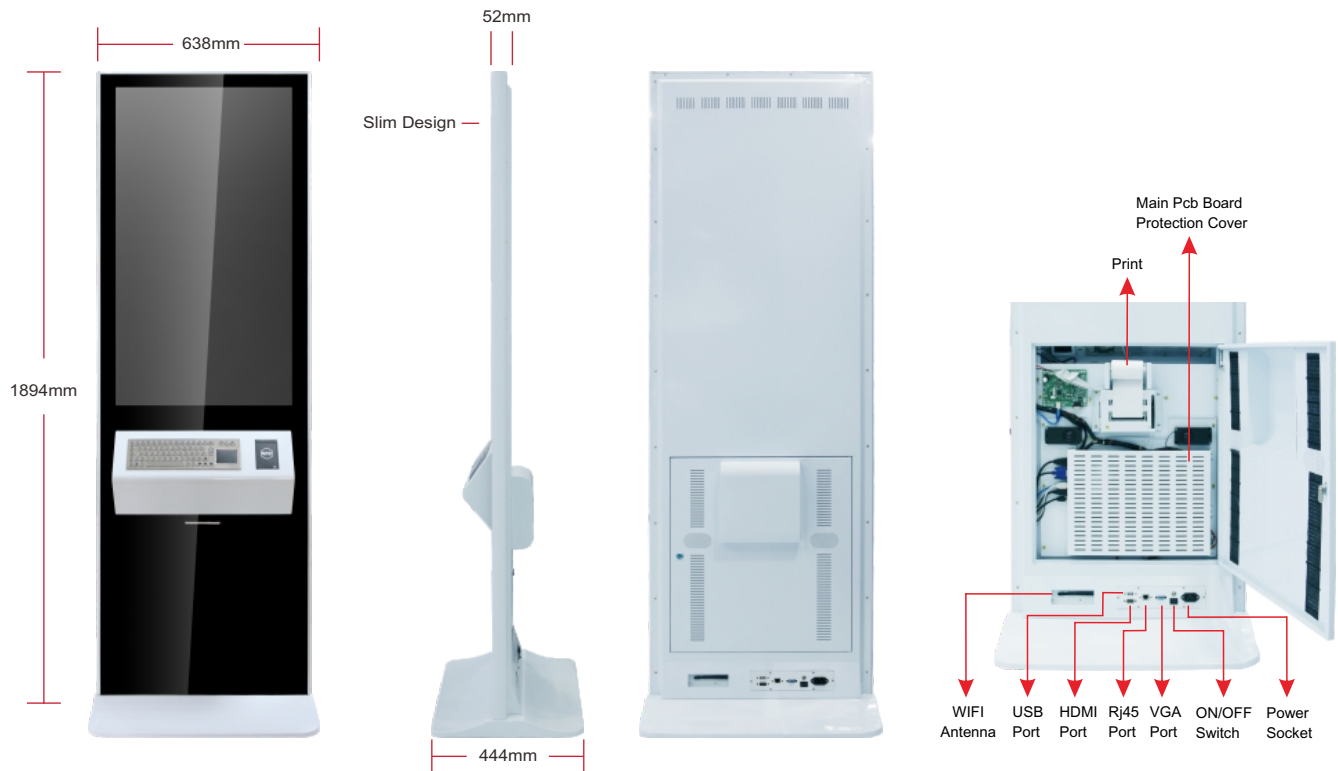

Specifications

PANEL	Panel Model	43inch TFT LED	RESOLUTION REFRESH RATE	Output Mode	1920 x 1200 60Hz
	Max Resolution	1920x1080		1920 x 1080 60Hz	
	Aspect Ratio	16:09		1600 x 1200 60Hz	
	Pixel Pitch	0.4903x0.4903		1440 x 900 60Hz	
	Viewing Angle	89/89/89/89		1366 x 768 60Hz	
	Contrast Ratio	1200:1		1360 x 768 60Hz	
	Brightness	500cd/m²		1280 x 1024 60Hz	
	Response Time	26ms		1280 x 800 60Hz	
	Display Area (mm)	941.184x592.416mm		1280 x 768 60Hz	
	Panel Size(mm)	973x565.8x29mm		1024 x 768 60Hz	
	Screen Weight	11Kg		800 x 600 56, 60, 72, 75Hz	
Lamp Type	WLED	640 x 480 60, 67, 72, 75Hz			
CELERON SPECIFICATION	CPU	Intel® Celeron® Processor 1037U (2M Cache, 1.80 GHz)	TOUCH	P-CAP Touch / infrared Touch (optional)	
	Chipset	1037U+NM70	PRINT	EPSON M-T532	
	Bios	Intel HD4000	POWER	Mains Power Consumption	AC 100-240V, 50-60 Hz 85 W
	Memory	4GB RAM, 120G SSD	SOUND	Built-in Speakers	2 x 10W
	Audio	Realtek ALC662	DIMENSION & WEIGHT	Machine Size	1894x52x638mm 645x50x444mm(stand base)
	Ethernet LAN	1*RTL8111E LAN		Machine Weight	71KG / 12.5KG(stand base)
CONNECTOR	Rear Panel I/O	X1 HDMI port X1 VGA port X1 RJ-45 port X2 USB 2.0 ports and 2 * USB 3.0 ports X2 Audio I/O ports (Mic and Line-out)		Carton Size	2010x400x755mm
CONNECTIVITY	LAN	RJ45 Port, 10/100M Ethernet		Carton Weight	98KG
	WiFi	Built-in WiFi 802.11B/G/N		Wooden Case Size	2040x430x935mm (1PCS)
	3G (Optional)	WCDMA	OTHER	Regulatory Approvals	CE, FCC, ROHS
MULTIMEDIA	USB Playback Audio	AAC, AIF, AIFF, ASF, LPCM, M3U, M4A, MP3, MP4, WAV, WMA		Warranty	1 year warranty
	USB Playback Picture	BMP, GIF, JPEG, JPG	ACCESSORIES	Included	AC Power Cord, CD, Tools and Screws, User manual, Keys
	USB Playback Video	M2TS, M4V, MK3D, MKV, MP4, MPEG, MPG, MTS, TS, TTS, VOB, WMV