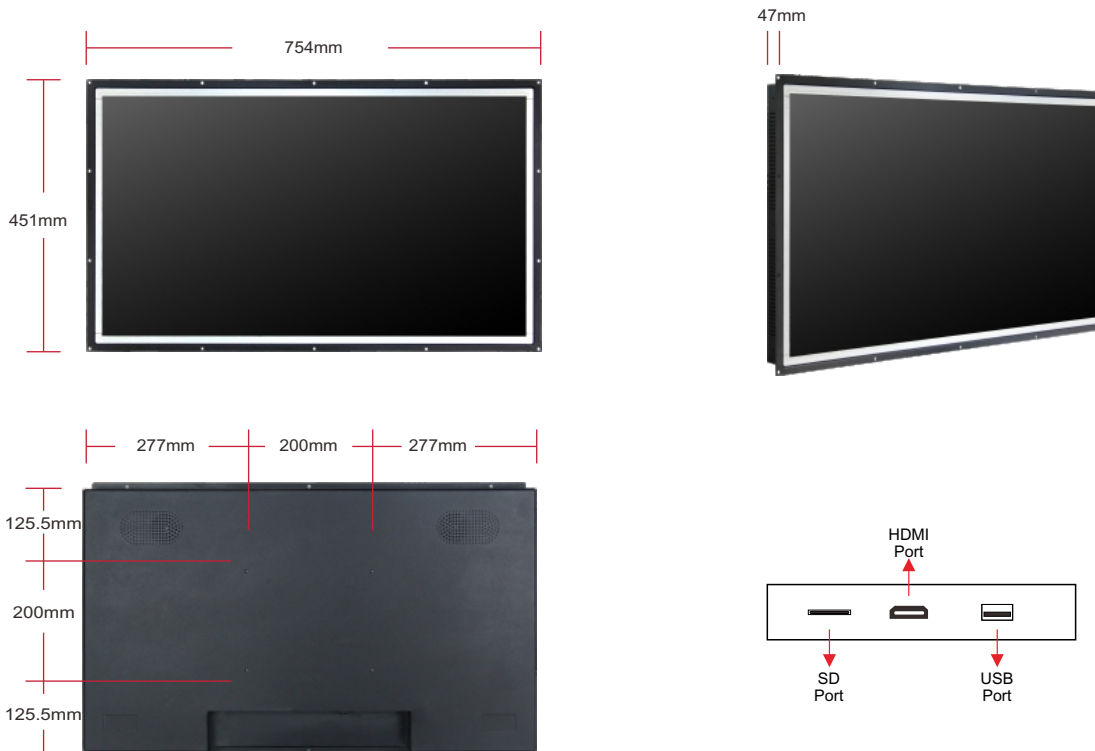

### Specifications

PANEL	Panel Model	32inch TFT LED	ON-SCREEN DISPLAY LANGUAGES	English, Chinese etc		
	Max Resolution	1920*1080		POWER	Mains Power Consumption	AC 100-240V, 50-60 Hz 40 W
	Aspect Ratio	16:09			SOUND	Built-in Speakers
	Pixel Pitch	0.36375*0.36375		DIMENSION & WEIGHT		Machine Size
	Viewing Angle	89/89/89/89			Machine Weight	9.4KG
	Contrast Ratio	1400:1			Carton Size	840x130x540mm
	Brightness	500cd/m <sup>2</sup>			Carton Weight	10.5KG
	Response Time	6.5ms			Wooden Case Size	870x680x575mm (5PCS)
	Display Area (mm)	698.4x392.85mm		Wooden Case Weight	62.5KG	
	Panel Size(mm)	727.4x429x227mm		OTHER	Regulatory Approvals	CE, FCC, ROHS
	Screen Weight	4.8Kg			Warranty	1 year warranty
	Lamp Type	WLED		ACCESSORIES	Included	Remote Control, Power Supply, CD, Screws, Lock Key
	INTERFACE	X1 HDMI port X1 SD port X1 USB port				
DESIGN	Color: Matte Black Material: Metal					
EXTENDABLE FUNCTIONS	Motion Sensor: Options Color: Options					
FUNCTION	Video Format: MPG, MPG-1, MPG-2, MPG-4, AVI, Mp4, MOV, FLV, 3GP, M2TS, MKV, RM Audio/picture Format: MP3/JPEG, BMP, PNG Memory Cards: Compact SD Card/USB flash drive Screen Mode: Landscape & Portrait Memory Protection: Autoupdate contents to SD card via USB drive Timer Function: Auto Power on/off Play Modes: Play videos automatically once power on and replay, Playlist function Protect Function: Effectively prevent the player from being stolen in public place Power Memory: Support program replaying from the setting time before the power failure Slide Show: Support background music when playing picture Interface Language: Support different languages (Chinese, English, etc.) Scroll Caption: Support scrolling caption, effect index can be changed Calendar & time: Support checking calendar, adjusting time and displaying it on the screen on/off					