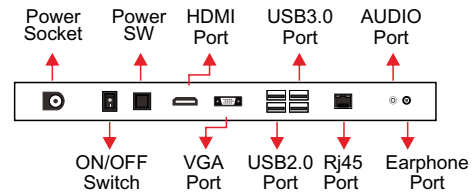

**Key Features:**

CPU: Intel® Core® Processor, I3 5010U  
(Dual core four thread, 3M L3 Cache, 2.1GHz)  
Chipset: Haswell-U  
Graphic Card: Intel HD5500  
Memory: 4GB RAM, 120G SSD  
Audio: Realtek ALC662  
Ethernet LAN: 1\*RTL8111F LAN

### Specifications

PANEL	Panel Model	24inch TFT LED	RESOLUTION REFRESH RATE	Output Mode	1920 x 1200 60Hz
	Max Resolution	1920x1080		1920 x 1080 60Hz	
	Aspect Ratio	16:09		1600 x 1200 60Hz	
	Pixel Pitch	0.27675x0.27675		1440 x 900 60Hz	
	Viewing Angle	89/89/89/89		1366 x 768 60Hz	
	Contrast Ratio	1000:1		1360 x 768 60Hz	
	Brightness	300cd/m <sup>2</sup>		1280 x 1024 60Hz	
	Response Time	25ms		1280 x 800 60Hz	
	Display Area (mm)	531.36x298.89mm		1280 x 768 60Hz	
	Panel Size(mm)	556x323.2x11.5mm		1024 x 768 60Hz	
Screen Weight	2.05Kg	800 x 600 56, 60, 72, 75Hz	640 x 480 60, 67, 72, 75Hz		
Lamp Type	WLED				
CELERON SPECIFICATION	CPU	Intel® Core® Processor, I3 5010U (Dual core four thread, 3M L3 Cache, 2.1GHz)	TOUCH	P-CAP Touch / infrared Touch (optional)	
	Chipset	Haswell-U	POWER	Mains Power Consumption	DC 12V, 50-60 Hz 43W
	Graphic Card	Intel HD5500	SOUND	Built-in Speakers	2 x 10W
	Memory	4GB RAM, 120G SSD	DIMENSION & WEIGHT	Machine Size	575x55x345mm
	Audio	Realtek ALC662		Machine Weight	8.7KG
	Ethernet LAN	1*RTL8111F LAN		Carton Size	655x135x425mm
				Carton Weight	10.5KG
				Carton Size	675x695x450mm(5PCS)
				Carton Weight	57.5KG
CONNECTOR	Rear Panel I/O	X1 HDMI port X1 VGA port X1 RJ-45 port X2 USB 2.0 ports and 2 * USB 3.0 ports X2 Audio I/O ports (Mic and Line-out)	OTHER	Regulatory Approvals Warranty	CE, FCC, ROHS 1 year warranty
CONNECTIVITY	LAN WiFi 3G (Optional)	RJ45 Port, 10/100M Ethernet Built-in WiFi 802.11B/G/N WCDMA	ACCESSORIES	Included	Power Adapter, User manual, Screws
MULTIMEDIA	USB Playback Audio	AAC, AIF, AIFF, ASF, LPCM, M3U, M4A, MP3, MP4, WAV, WMA			
	USB Playback Picture	BMP, GIF, JPEG, JPG			
	USB Playback Video	M2TS, M4V, MK3D, MKV, MP4, MPEG, MPG, MTS, TS, TTS, VOB, WMV			