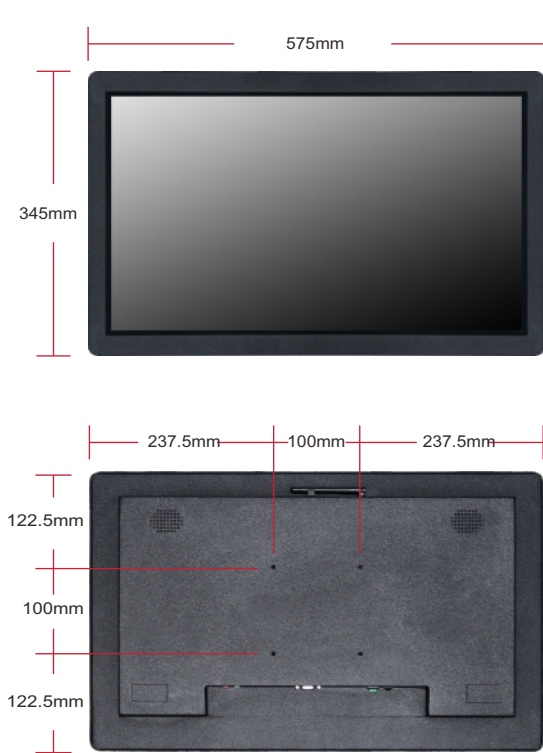

**Key Features:**

CPU: Intel® Core® Processor, I3 5010U  
(Dual core four thread, 3M L3 Cache, 2.1GHz)  
Chipset: Haswell-U  
Graphic Card: Intel HD5500  
Memory: 4GB RAM, 120G SSD  
Audio: Realtek ALC662  
Ethernet LAN: 1\*RTL8111F LAN

### Specifications

PANEL	Panel Model	24inch TFT LED	RESOLUTION REFRESH RATE	Output Mode	1920 x 1200 60Hz
	Max Resolution	1920x1080		1920 x 1080 60Hz	
	Aspect Ratio	16:09		1600 x 1200 60Hz	
	Pixel Pitch	0.27675x0.27675		1440 x 900 60Hz	
	Viewing Angle	89/89/89/89		1366 x 768 60Hz	
	Contrast Ratio	1000:1		1360 x 768 60Hz	
	Brightness	300cd/m <sup>2</sup>		1280 x 1024 60Hz	
	Response Time	25ms		1280 x 800 60Hz	
	Display Area (mm)	531.36x298.89mm		1280 x 768 60Hz	
	Panel Size(mm)	556x323.2x11.5mm		1024 x 768 60Hz	
Screen Weight	2.05Kg	800 x 600 56, 60, 72, 75Hz	640 x 480 60, 67, 72, 75Hz		
Lamp Type	WLED				
CELERON SPECIFICATION	CPU	Intel® Core® Processor, I3 5010U (Dual core four thread, 3M L3 Cache, 2.1GHz)	TOUCH	P-CAP Touch / infrared Touch (optional)	
	Chipset	Haswell-U	POWER	Mains Power Consumption	DC 12V, 50-60 Hz 43W
	Graphic Card	Intel HD5500	SOUND	Built-in Speakers	2 x 10W
	Memory	4GB RAM, 120G SSD	DIMENSION & WEIGHT	Machine Size	575x55x345mm
	Audio	Realtek ALC662		Machine Weight	8.7KG
	Ethernet LAN	1*RTL8111F LAN		Carton Size	655x135x425mm
				Carton Weight	10.5KG
				Carton Size	675x695x450mm(5PCS)
				Carton Weight	57.5KG
CONNECTOR	Rear Panel I/O	X1 HDMI port X1 VGA port X1 RJ-45 port X2 USB 2.0 ports and 2 * USB 3.0 ports X2 Audio I/O ports (Mic and Line-out)	OTHER	Regulatory Approvals Warranty	CE, FCC, ROHS 1 year warranty
CONNECTIVITY	LAN WiFi 3G (Optional)	RJ45 Port, 10/100M Ethernet Built-in WiFi 802.11B/G/N WCDMA	ACCESSORIES	Included	Power Adapter, User manual, Screws
MULTIMEDIA	USB Playback Audio	AAC, AIF, AIFF, ASF, LPCM, M3U, M4A, MP3, MP4, WAV, WMA			
	USB Playback Picture	BMP, GIF, JPEG, JPG			
	USB Playback Video	M2TS, M4V, MK3D, MKV, MP4, MPEG, MPG, MTS, TS, TTS, VOB, WMV			