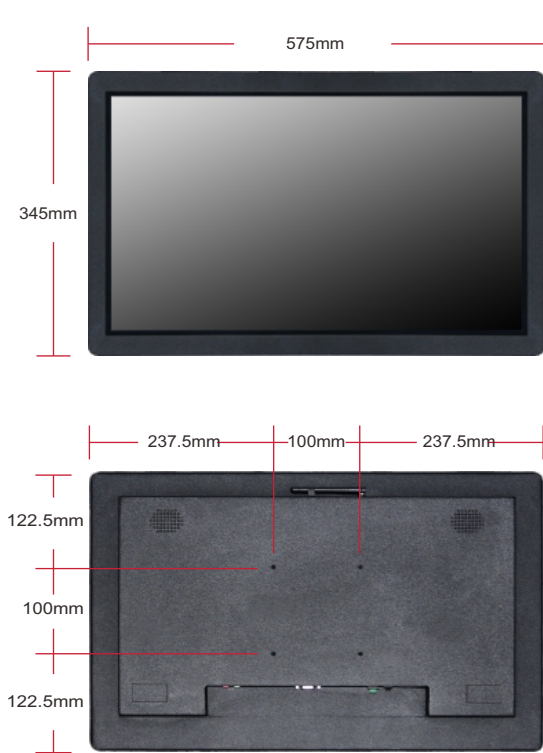

Key Features:

CPU: Intel® Celeron® Processor 1037U
(2M Cache, 1.80 GHz)
Chipset: 1037U+NM70
Graphic Card: Intel HD4000
Memory: 4GB RAM, 120G SSD
Audio: Realtek ALC662
Ethernet LAN: 1*RTL8111E LAN

Application:

Security
Transportation
Atm Automation
Medical Equipment
Gaming Machine
Networking Pos
General Application

Specifications

PANEL	Panel Model	24inch TFT LED
	Max Resolution	1920x1080
	Aspect Ratio	16:09
	Pixel Pitch	0.27675x0.27675
	Viewing Angle	89/89/89/89
	Contrast Ratio	1000:1
	Brightness	300cd/m ²
	Response Time	25ms
	Display Area (mm)	531.36x298.89mm
	Panel Size(mm)	556x323.2x11.5mm
	Screen Weight	2.05Kg
Lamp Type	WLED	
CELERON SPECIFICATION	CPU	Intel® Celeron® Processor 1037U (2M Cache, 1.80 GHz)
	Chipset	1037U+NM70
	Graphic Card	Intel HD4000
	Memory	4GB RAM, 120G SSD
	Ethernet LAN	1*RTL8111E LAN
CONNECTOR	Rear Panel I/O	X1 HDMI port
		X1 VGA port
		X1 RJ-45 port
		X2 USB 2.0 ports and 2 * USB 3.0 ports
		X2 Audio I/O ports (Mic and Line-out)
CONNECTIVITY	LAN	RJ45 Port, 10/100M Ethernet
	WiFi	Built-in WiFi 802.11B/G/N
	3G (Optional)	WCDMA
MULTIMEDIA	USB Playback Audio	AAC, AIF, AIFF, ASF, LPCM, M3U, M4A, MP3, MP4, WAV, WMA
	USB Playback Picture	BMP, GIF, JPEG, JPG
	USB Playback Video	M2TS, M4V, MK3D, MKV, MP4, MPEG, MPG, MTS, TS, TTS, VOB, WMV

RESOLUTION REFRESH RATE	Output Mode	1920 x 1200 60Hz
		1920 x 1080 60Hz
		1600 x 1200 60Hz
		1440 x 900 60Hz
		1366 x 768 60Hz
		1360 x 768 60Hz
		1280 x 1024 60Hz
		1280 x 800 60Hz
		1280 x 768 60Hz
		1024 x 768 60Hz
	800 x 600 56, 60, 72, 75Hz	
	640 x 480 60, 67, 72, 75Hz	
TOUCH		P-CAP Touch / infrared Touch (optional)
POWER	Mains Power Consumption	DC 12V, 50-60 Hz 43W
SOUND	Built-in Speakers	2 x 10W
DIMENSION & WEIGHT	Machine Size	575x55x345mm
	Machine Weight	8.7KG
	Carton Size	655x135x425mm
	Carton Weight	10.5KG
	Carton Size	675x695x450mm(5PCS)
	Carton Weight	57.5KG
OTHER	Regulatory Approvals	CE, FCC, ROHS
	Warranty	1 year warranty
ACCESSORIES	Included	Power Adapter, User manual, Screws