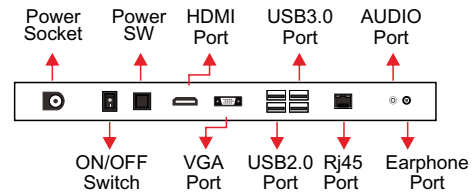

Key Features:

CPU: Intel® Celeron® Processor 1037U
(2M Cache, 1.80 GHz)
Chipset: 1037U+NM70
Graphic Card: Intel HD4000
Memory: 4GB RAM, 120G SSD
Audio: Realtek ALC662
Ethernet LAN: 1*RTL8111E LAN

Application:

Security
Transportation
Atm Automation
Medical Equipment
Gaming Machine
Networking Pos
General Application

Specifications

PANEL	Panel Model	24inch TFT LED
	Max Resolution	1920x1080
	Aspect Ratio	16:09
	Pixel Pitch	0.27675x0.27675
	Viewing Angle	89/89/89/89
	Contrast Ratio	1000:1
	Brightness	300cd/m ²
	Response Time	25ms
	Display Area (mm)	531.36x298.89mm
	Panel Size(mm)	556x323.2x11.5mm
	Screen Weight	2.05Kg
Lamp Type	WLED	
CELERON SPECIFICATION	CPU	Intel® Celeron® Processor 1037U (2M Cache, 1.80 GHz)
	Chipset	1037U+NM70
	Graphic Card	Intel HD4000
	Memory	4GB RAM, 120G SSD
	Ethernet LAN	1*RTL8111E LAN
CONNECTOR	Rear Panel I/O	X1 HDMI port
		X1 VGA port
		X1 RJ-45 port
		X2 USB 2.0 ports and 2 * USB 3.0 ports
		X2 Audio I/O ports (Mic and Line-out)
CONNECTIVITY	LAN	RJ45 Port, 10/100M Ethernet
	WiFi	Built-in WiFi 802.11B/G/N
	3G (Optional)	WCDMA
MULTIMEDIA	USB Playback Audio	AAC, AIF, AIFF, ASF, LPCM, M3U, M4A, MP3, MP4, WAV, WMA
	USB Playback Picture	BMP, GIF, JPEG, JPG
	USB Playback Video	M2TS, M4V, MK3D, MKV, MP4, MPEG, MPG, MTS, TS, TTS, VOB, WMV

RESOLUTION REFRESH RATE	Output Mode	1920 x 1200 60Hz
		1920 x 1080 60Hz
		1600 x 1200 60Hz
		1440 x 900 60Hz
		1366 x 768 60Hz
		1360 x 768 60Hz
		1280 x 1024 60Hz
		1280 x 800 60Hz
		1280 x 768 60Hz
		1024 x 768 60Hz
	800 x 600 56, 60, 72, 75Hz	
	640 x 480 60, 67, 72, 75Hz	
TOUCH		P-CAP Touch / infrared Touch (optional)
POWER	Mains Power Consumption	DC 12V, 50-60 Hz 43W
SOUND	Built-in Speakers	2 x 10W
DIMENSION & WEIGHT	Machine Size	575x55x345mm
	Machine Weight	8.7KG
	Carton Size	655x135x425mm
	Carton Weight	10.5KG
	Carton Size	675x695x450mm(5PCS)
	Carton Weight	57.5KG
OTHER	Regulatory Approvals	CE, FCC, ROHS
	Warranty	1 year warranty
ACCESSORIES	Included	Power Adapter, User manual, Screws