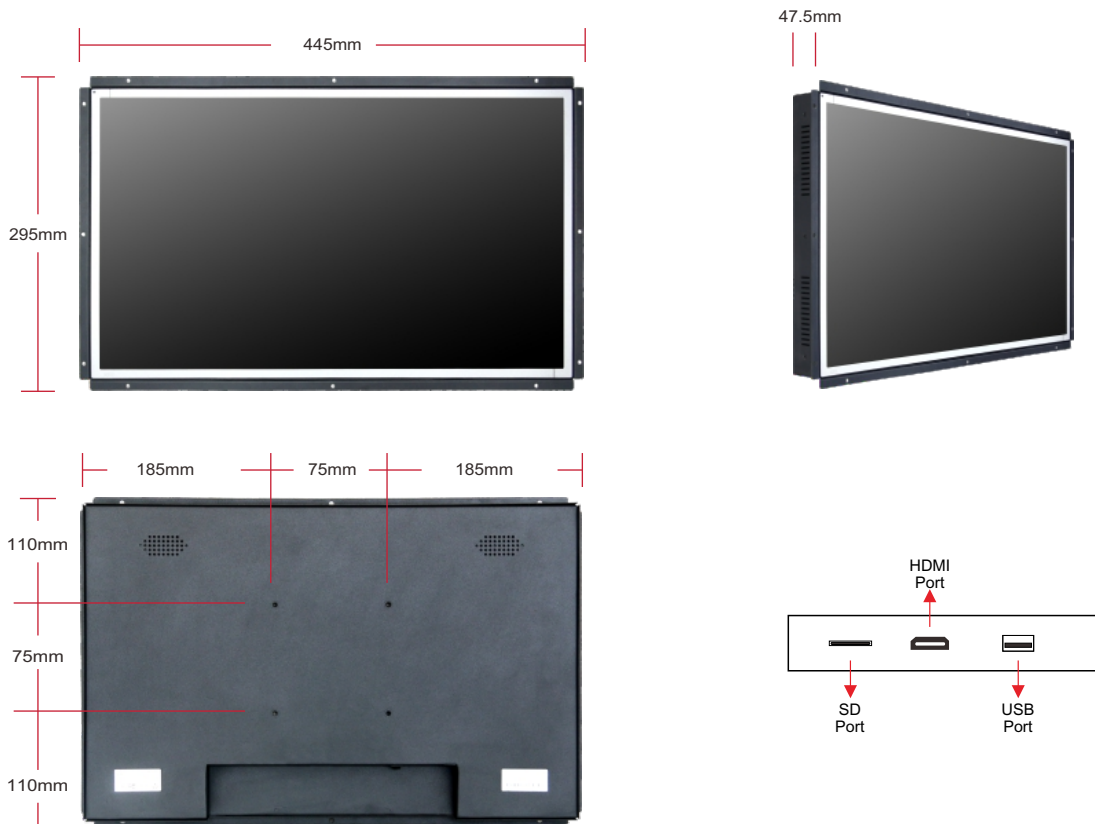

### Specifications

PANEL	Panel Model	19inch TFT LCD	ON-SCREEN DISPLAY LANGUAGES	English, Chinese etc
	Max Resolution	1440x900	POWER	Mains Power Consumption
	Aspect Ratio	16:10		DC 12V, 50-60 Hz
	Pixel Pitch	0.2835x0.2835		22W
	Viewing Angle	85/85/80/80	SOUND	Built-in Speakers
	Contrast Ratio	1000:1		2 x 5W
	Brightness	300cd/m <sup>2</sup>	DIMENSION & WEIGHT	Machine Size
	Response Time	5ms		Machine Weight
	Display Area (mm)	408.24x255.15mm		Carton Size
	Panel Size(mm)	428x278x11mm		Carton Weight
	Screen Weight	1.57Kg		Carton Size
Lamp Type	WLED		Carton Weight	
				25KG
INTERFACE	X1	HDMI port	OTHER	Regulatory Approvals
	X1	SD port		Warranty
	X1	USB port		1 year warranty
DESIGN	Color	Matte Black	ACCESSORIES	Included
	Material	Metal		Remote Control, Power Supply, CD, Screws, Lock Key
EXTENDABLE FUNCTIONS	Motion Sensor	Options		
	Color	Options		
FUNCTION	Video Format	MPG, MPG-1, MPG-2, MPG-4, AVI, Mp4, MOV, FLV, 3GP, M2TS, MKV, RM		
	Audio/picture Format	MP3/JPEG, BMP, PNG		
	Memory Cards	Compact SD Card/USB flash drive		
	Screen Mode	Landscape & Portrait		
	Memory Protection	Autoupdate contents to SD card via USB drive		
	Timer Function	Auto Power on/off		
	Play Modes	Play videos automatically once power on and replay, Playlist function		
	Protect Function	Effectively prevent the player from being stolen in public place		
	Power Memory	Support program replaying from the setting time before the power failure		
	Slide Show	Support background music when playing picture		
	Interface Language	Support different languages (Chinese, English, etc.)		
Scroll Caption	Support scrolling caption, effect index can be changed			
Calendar & time	Support checking calendar, adjusting time and displaying it on the screen on/off			