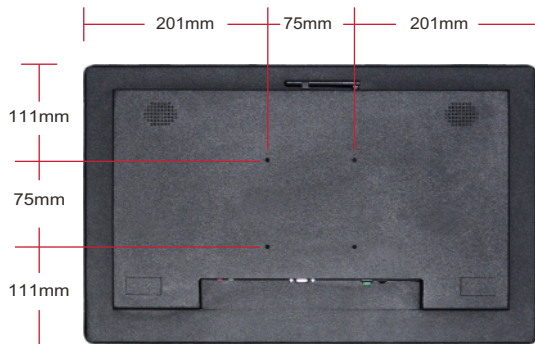

Application:

Security
Transportation
Atm Automation
Medical Equipment
Gaming Machine
Networking Pos
General Application

Specifications

PANEL	Panel Model	18.5inch TFT LCD
	Max Resolution	1366x768
	Aspect Ratio	16:9
	Pixel Pitch	0.300x0.300
	Viewing Angle	89/89/89/89
	Contrast Ratio	1000:1
	Brightness	300cd/m ²
	Response Time	14ms
	Display Area (mm)	409.8x230.4mm
	Panel Size(mm)	430.4x254.6x7.8mm
Screen Weight	1.29Kg	
Lamp Type	WLED	
CELERON SPECIFICATION	CPU	Intel® Core® Processor, I7 5500U (Dual core four thread, 4M L3 Cache,3GHz)
	Chipset	Haswell-U
	Graphic Card	Intel HD5500
	Memory	4GB RAM, 120G SSD
	Audio	Realtek ALC662
Ethernet LAN	1*RTL8111F LAN	
CONNECTOR	Rear Panel I/O	X1 HDMI port
		X1 VGA port
		X1 RJ-45 port
		X2 USB 2.0 ports and 2 * USB 3.0 ports
		X2 Audio I/O ports (Mic and Line-out)
CONNECTIVITY	LAN	RJ45 Port, 10/100M Ethernet
	WiFi	Built-in WiFi 802.11B/G/N
	3G (Optional)	WCDMA
MULTIMEDIA	USB Playback Audio	AAC, AIF, AIFF, ASF, LPCM,M3U, M4A, MP3, MP4, WAV, WMA
	USB Playback Picture	BMP, GIF, JPEG, JPG
	USB Playback Video	M2TS, M4V, MK3D, MKV, MP4,MPEG, MPG, MTS, TS, TTS, VOB, WMV

RESOLUTION REFRESH RATE	Output Mode	1920 x 1200 60Hz 1920 x 1080 60Hz 1600 x 1200 60Hz 1440 x 900 60Hz 1366 x 768 60Hz 1360 x 768 60Hz 1280 x 1024 60Hz 1280 x 800 60Hz 1280 x 768 60Hz 1024 x 768 60Hz 800 x 600 56, 60, 72, 75Hz 640 x 480 60, 67, 72, 75Hz
TOUCH		P-CAP Touch / infrared Touch (optional)
POWER	Mains Power Consumption	DC 12V, 50-60 Hz 30W
SOUND	Built-in Speakers	2 x 5W
DIMENSION & WEIGHT	Machine Size	445x292x47.5mm
	Machine Weight	3.6KG
	Carton Size	550x100x400mm
	Carton Weight	4.6KG
	Carton Size	570x520x430mm(5PCS)
Carton Weight	25KG	
OTHER	Regulatory Approvals Warranty	CE, FCC, ROHS 1 year warranty
ACCESSORIES	Included	Power Adapter , User manual, Screws