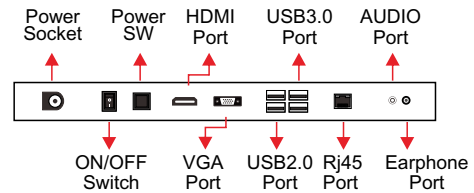

Application:

Security
Transportation
Atm Automation
Medical Equipment
Gaming Machine
Networking Pos
General Application

Specifications

PANEL	Panel Model	18.5inch TFT LCD
	Max Resolution	1366x768
	Aspect Ratio	16:9
	Pixel Pitch	0.300x0.300
	Viewing Angle	89/89/89/89
	Contrast Ratio	1000:1
	Brightness	300cd/m ²
	Response Time	14ms
	Display Area (mm)	409.8x230.4mm
	Panel Size(mm)	430.4x254.6x7.8mm
Screen Weight	1.29Kg	
Lamp Type	WLED	
CELERON SPECIFICATION	CPU	Intel® Core® Processor, I7 5500U (Dual core four thread, 4M L3 Cache,3GHz)
	Chipset	Haswell-U
	Graphic Card	Intel HD5500
	Memory	4GB RAM, 120G SSD
	Audio	Realtek ALC662
Ethernet LAN	1*RTL8111F LAN	
CONNECTOR	Rear Panel I/O	X1 HDMI port
		X1 VGA port
		X1 RJ-45 port
		X2 USB 2.0 ports and 2 * USB 3.0 ports
		X2 Audio I/O ports (Mic and Line-out)
CONNECTIVITY	LAN	RJ45 Port, 10/100M Ethernet
	WiFi	Built-in WiFi 802.11B/G/N
	3G (Optional)	WCDMA
MULTIMEDIA	USB Playback Audio	AAC, AIF, AIFF, ASF, LPCM,M3U, M4A, MP3, MP4, WAV, WMA
	USB Playback Picture	BMP, GIF, JPEG, JPG
	USB Playback Video	M2TS, M4V, MK3D, MKV, MP4,MPEG, MPG, MTS, TS, TTS, VOB, WMV

RESOLUTION REFRESH RATE	Output Mode	1920 x 1200 60Hz 1920 x 1080 60Hz 1600 x 1200 60Hz 1440 x 900 60Hz 1366 x 768 60Hz 1360 x 768 60Hz 1280 x 1024 60Hz 1280 x 800 60Hz 1280 x 768 60Hz 1024 x 768 60Hz 800 x 600 56, 60, 72, 75Hz 640 x 480 60, 67, 72, 75Hz
TOUCH		P-CAP Touch / infrared Touch (optional)
POWER	Mains Power Consumption	DC 12V, 50-60 Hz 30W
SOUND	Built-in Speakers	2 x 5W
DIMENSION & WEIGHT	Machine Size	445x292x47.5mm
	Machine Weight	3.6KG
	Carton Size	550x100x400mm
	Carton Weight	4.6KG
	Carton Size	570x520x430mm(5PCS)
Carton Weight	25KG	
OTHER	Regulatory Approvals Warranty	CE, FCC, ROHS 1 year warranty
ACCESSORIES	Included	Power Adapter , User manual, Screws