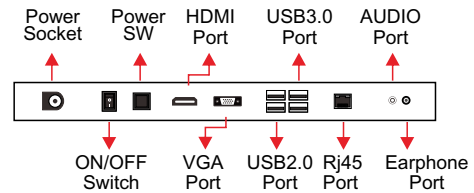

Key Features:

CPU: Intel® Celeron® Processor 1037U
(2M Cache, 1.80 GHz)
Chipset: 1037U+NM70
Graphic Card: Intel HD4000
Memory: 4GB RAM, 120G SSD
Audio: Realtek ALC662
Ethernet LAN: 1*RTL8111E LAN

Application:

Security
Transportation
Atm Automation
Medical Equipment
Gaming Machine
Networking Pos
General Application

Specifications

PANEL	Panel Model	18.5inch TFT LCD
	Max Resolution	1366x768
	Aspect Ratio	16:9
	Pixel Pitch	0.300x0.300
	Viewing Angle	89/89/89/89
	Contrast Ratio	1000:1
	Brightness	300cd/m ²
	Response Time	14ms
	Display Area (mm)	409.8x230.4mm
	Panel Size(mm)	430.4x254.6x7.8mm
	Screen Weight	1.29Kg
Lamp Type	WLED	
CELERON SPECIFICATION	CPU	Intel® Celeron® Processor 1037U (2M Cache, 1.80 GHz)
	Chipset	1037U+NM70
	Graphic Card	Intel HD4000
	Memory	4GB RAM, 120G SSD
	Ethernet LAN	1*RTL8111E LAN
CONNECTOR	Rear Panel I/O	X1 HDMI port
		X1 VGA port
		X1 RJ-45 port
		X2 USB 2.0 ports and 2 * USB 3.0 ports
		X2 Audio I/O ports (Mic and Line-out)
CONNECTIVITY	LAN	RJ45 Port, 10/100M Ethernet
	WiFi	Built-in WiFi 802.11B/G/N
	3G (Optional)	WCDMA
MULTIMEDIA	USB Playback Audio	AAC, AIF, AIFF, ASF, LPCM, M3U, M4A, MP3, MP4, WAV, WMA
	USB Playback Picture	BMP, GIF, JPEG, JPG
	USB Playback Video	M2TS, M4V, MK3D, MKV, MP4, MPEG, MPG, MTS, TS, TTS, VOB, WMV

RESOLUTION REFRESH RATE	Output Mode	1920 x 1200 60Hz
		1920 x 1080 60Hz
		1600 x 1200 60Hz
		1440 x 900 60Hz
		1366 x 768 60Hz
		1360 x 768 60Hz
		1280 x 1024 60Hz
		1280 x 800 60Hz
		1280 x 768 60Hz
		1024 x 768 60Hz
	800 x 600	56, 60, 72, 75Hz
	640 x 480	60, 67, 72, 75Hz
TOUCH		P-CAP Touch / infrared Touch (optional)
POWER	Mains Power Consumption	DC 12V, 50-60 Hz 30W
SOUND	Built-in Speakers	2 x 5W
DIMENSION & WEIGHT	Machine Size	445x292x47.5mm
	Machine Weight	3.6KG
	Carton Size	550x100x400mm
	Carton Weight	4.6KG
	Carton Weight	570x520x430mm(5PCS) 25KG
OTHER	Regulatory Approvals	CE, FCC, ROHS
	Warranty	1 year warranty
ACCESSORIES	Included	Power Adapter, User manual, Screws