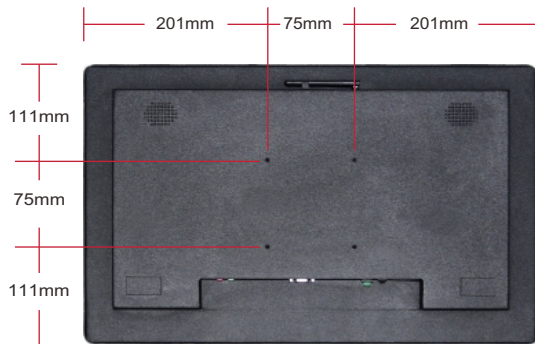

Security
Transportation
Atm Automation
Medical Equipment
Gaming Machine
Networking Pos
General Application

Specifications

PANEL	Panel Model	18.5inch TFT LCD
	Max Resolution	1366x768
	Aspect Ratio	16:9
	Pixel Pitch	0.300x0.300
	Viewing Angle	89/89/89/89
	Contrast Ratio	1000:1
	Brightness	300cd/m ²
	Response Time	14ms
	Display Area (mm)	409.8x230.4mm
	Panel Size(mm)	430.4x254.6x7.8mm
	Screen Weight	1.29Kg
Lamp Type	WLED	
CELERON SPECIFICATION	CPU	Intel® Celeron® Processor 1037U (2M Cache, 1.80 GHz)
	Chipset	1037U+NM70
	Graphic Card	Intel HD4000
	Memory	4GB RAM, 120G SSD
	Ethernet LAN	1*RTL8111E LAN
CONNECTOR	Rear Panel I/O	X1 HDMI port
		X1 VGA port
		X1 RJ-45 port
		X2 USB 2.0 ports and 2 * USB 3.0 ports
		X2 Audio I/O ports (Mic and Line-out)
CONNECTIVITY	LAN	RJ45 Port, 10/100M Ethernet
	WiFi	Built-in WiFi 802.11B/G/N
	3G (Optional)	WCDMA
MULTIMEDIA	USB Playback Audio	AAC, AIF, AIFF, ASF, LPCM, M3U, M4A, MP3, MP4, WAV, WMA
	USB Playback Picture	BMP, GIF, JPEG, JPG
	USB Playback Video	M2TS, M4V, MK3D, MKV, MP4, MPEG, MPG, MTS, TS, TTS, VOB, WMV

RESOLUTION REFRESH RATE	Output Mode	1920 x 1200 60Hz
		1920 x 1080 60Hz
		1600 x 1200 60Hz
		1440 x 900 60Hz
		1366 x 768 60Hz
		1360 x 768 60Hz
		1280 x 1024 60Hz
		1280 x 800 60Hz
		1280 x 768 60Hz
		1024 x 768 60Hz
	800 x 600	56, 60, 72, 75Hz
	640 x 480	60, 67, 72, 75Hz
TOUCH		P-CAP Touch / infrared Touch (optional)
POWER	Mains Power Consumption	DC 12V, 50-60 Hz 30W
SOUND	Built-in Speakers	2 x 5W
DIMENSION & WEIGHT	Machine Size	445x292x47.5mm
	Machine Weight	3.6KG
	Carton Size	550x100x400mm
	Carton Weight	4.6KG
	Carton Weight	570x520x430mm(5PCS) 25KG
OTHER	Regulatory Approvals	CE, FCC, ROHS
	Warranty	1 year warranty
ACCESSORIES	Included	Power Adapter, User manual, Screws