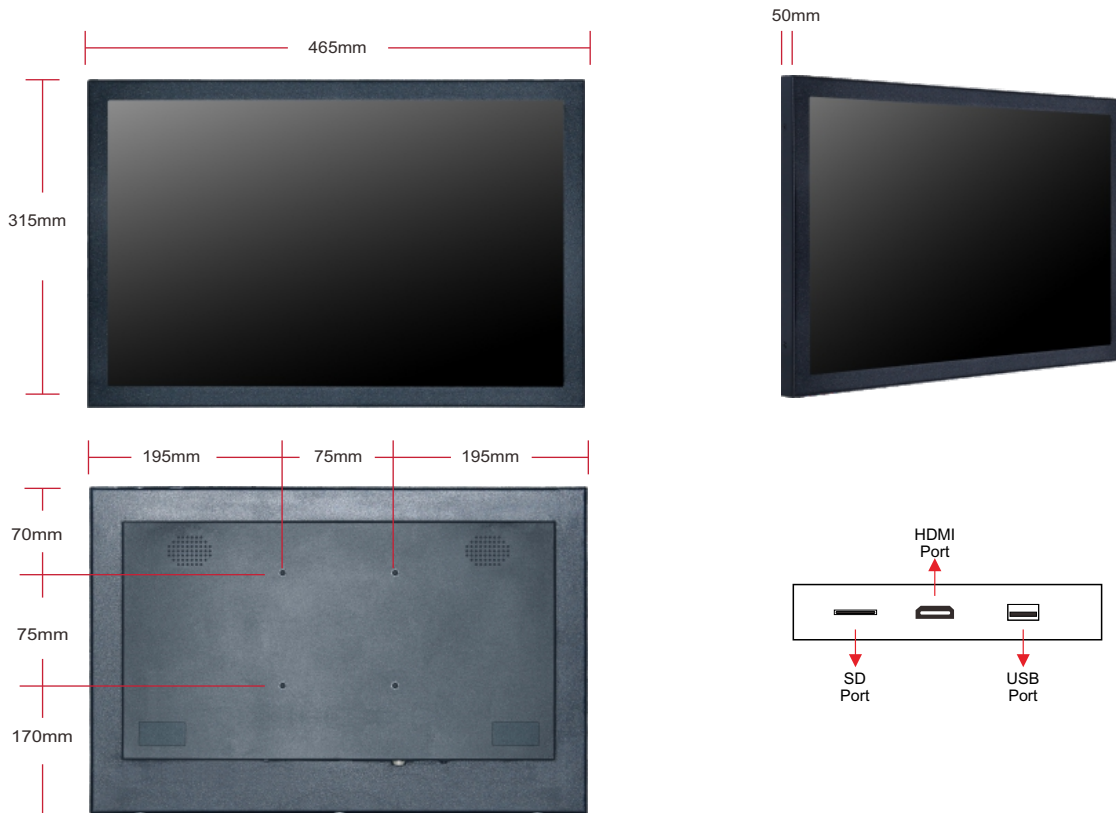

Application:

Security
Transportation
ATM Automation
Medical Equipment
Gaming Machine
Networking POS
General Application

Specifications

PANEL	Panel Model	18.5inch TFT LCD	ON-SCREEN DISPLAY LANGUAGES	English, Chinese etc
	Max Resolution	1366x768	POWER	Mains Power Consumption DC 12V, 50-60 Hz 18 W
	Aspect Ratio	16:9	SOUND	Built-in Speakers 2 x 5W
	Pixel Pitch	0.300x0.300	DIMENSION & WEIGHT	Machine Size 465x50x315mm
	Viewing Angle	89/89/89/89		Machine Weight 4.8KG
	Contrast Ratio	1000:1		Carton Size 550x100x400mm
	Brightness	300cd/m ²		Carton Weight 5.8KG
	Response Time	14ms	Carton Size 570x520x430mm(5PCS)	Carton Weight 31KG
	Display Area (mm)	409.8x230.4mm	OTHER	Regulatory Approvals CE, FCC, ROHS
	Panel Size(mm)	430.4x254.6x7.8mm	Warranty	1 year warranty
Screen Weight	1.29Kg	ACCESSORIES	Included Remote Control, Power Supply, CD, Screws, Lock Key	
Lamp Type	WLED			
INTERFACE	X1 HDMI port			
	X1 SD port			
	X1 USB port			
DESIGN	Color Matte Black			
	Material Metal			
EXTENDABLE FUNCTIONS	Motion Sensor Options			
	Color Options			
FUNCTION	Video Format	MPG, MPG-1, MPG-2, MPG-4, AVI, Mp4, MOV, FLV, 3GP, M2TS, MKV, RM		
	Audio/picture Format	MP3/JPEG, BMP, PNG		
	Memory Cards	Compact SD Card/USB flash drive		
	Screen Mode	Landscape & Portrait		
	Memory Protection	Autoupdate contents to SD card via USB drive		
	Timer Function	Auto Power on/off		
	Play Modes	Play videos automatically once power on and replay, Playlist function		
	Protect Function	Effectively prevent the player from being stolen in public place		
	Power Memory	Support program replaying from the setting time before the power failure		
	Slide Show	Support background music when playing picture		
Interface Language	Support different languages (Chinese, English, etc.)			
Scroll Caption	Support scrolling caption, effect index can be changed			
Calendar & time	Support checking calendar, adjusting time and displaying it on the screen on/off			