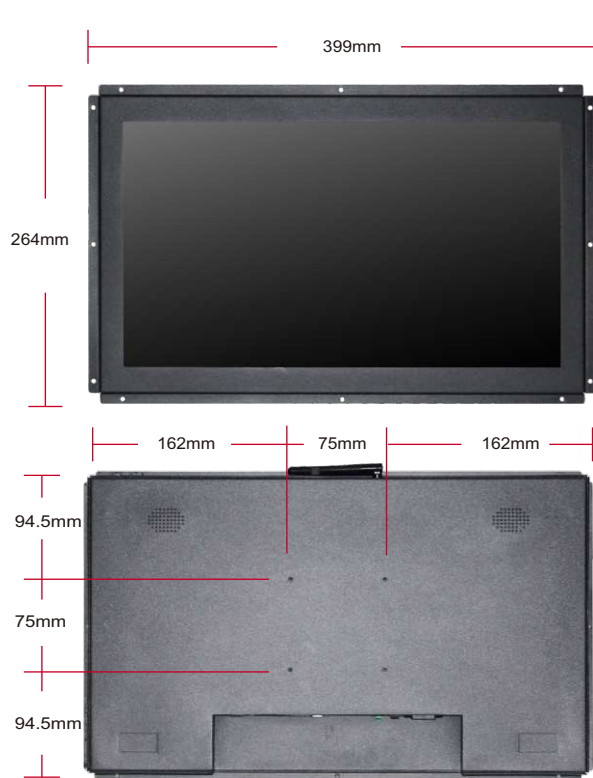

Application:

Security
Transportation
Atm Automation
Medical Equipment
Gaming Machine
Networking Pos
General Application

Specifications

PANEL	Panel Model	15.6inch TFT LCD
	Max Resolution	1920x1080
	Aspect Ratio	16:09
	Pixel Pitch	0.17925x0.17925
	Viewing Angle	85/85/85/85
	Contrast Ratio	700:1
	Brightness	300cd/m
	Response Time	25ms
	Display Area (mm)	344.16x193.59mm
	Panel Size(mm)	359.5x223.8x3.2mm
	Screen Weight	1.2kg
Lamp Type	WLED	
CELERON SPECIFICATION	CPU	Intel® Celeron® Processor 1037U (2M Cache, 1.80 GHz)
	Chipset	1037U+NM70
	Graphic Card	Intel HD4000
	Memory	4GB RAM, 120G SSD
	Audio	Realtek ALC662
Ethernet LAN	1*RTL8111E LAN	
CONNECTOR	Rear Panel I/O	X1 HDMI port
		X1 VGA port
		X1 RJ-45 port
		X2 USB 2.0 ports and 2 * USB 3.0 ports
		X2 Audio I/O ports (Mic and Line-out)
CONNECTIVITY	LAN	RJ45 Port, 10/100M Ethernet
	WiFi	Built-in WiFi 802.11B/G/N
	3G (Optional)	WCDMA
MULTIMEDIA	USB Playback Audio	AAC, AIF, AIFF, ASF, LPCM, M3U, M4A, MP3, MP4, WAV, WMA
	USB Playback Picture	BMP, GIF, JPEG, JPG
	USB Playback Video	M2TS, M4V, MK3D, MKV, MP4, MPEG, MPG, MTS, TS, TTS, VOB, WMV

RESOLUTION REFRESH RATE	Output Mode	1920 x 1200 60Hz
		1920 x 1080 60Hz
		1600 x 1200 60Hz
		1440 x 900 60Hz
		1366 x 768 60Hz
		1360 x 768 60Hz
		1280 x 1024 60Hz
		1280 x 800 60Hz
		1280 x 768 60Hz
		1024 x 768 60Hz
	800 x 600 56, 60, 72, 75Hz	
	640 x 480 60, 67, 72, 75Hz	
TOUCH		P-CAP Touch / infrared Touch (optional)
POWER	Mains Power Consumption	DC 12V, 50-60 Hz 16 W
SOUND	Built-in Speakers	2 x 5W
DIMENSION & WEIGHT	Machine Size	399x34.5x264mm
	Machine Weight	3.3KG
	Carton Size	472x90x380mmmm
	Carton Weight	4.3KG
	Carton Size	490x472x405mm(5PCS)
	Carton Weight	23.5KG
OTHER	Regulatory Approvals	CE, FCC, ROHS
	Warranty	1 year warranty
ACCESSORIES	Included	Power Adapter , User manual, Screws