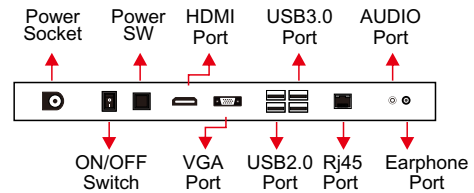

Application:

Security
Transportation
Atm Automation
Medical Equipment
Gaming Machine
Networking Pos
General Application

Specifications

PANEL	Panel Model	15.6inch TFT LCD
	Max Resolution	1920x1080
	Aspect Ratio	16:09
	Pixel Pitch	0.17925x0.17925
	Viewing Angle	85/85/85/85
	Contrast Ratio	700:1
	Brightness	300cd/m
	Response Time	25ms
	Display Area (mm)	344.16x193.59mm
	Panel Size(mm)	359.5x223.8x3.2mm
	Screen Weight	1.2kg
Lamp Type	WLED	
CELERON SPECIFICATION	CPU	Intel® Celeron® Processor 1037U (2M Cache, 1.80 GHz)
	Chipset	1037U+NM70
	Graphic Card	Intel HD4000
	Memory	4GB RAM, 120G SSD
	Audio	Realtek ALC662
Ethernet LAN	1*RTL8111E LAN	
CONNECTOR	Rear Panel I/O	X1 HDMI port
		X1 VGA port
		X1 RJ-45 port
		X2 USB 2.0 ports and 2 * USB 3.0 ports
		X2 Audio I/O ports (Mic and Line-out)
CONNECTIVITY	LAN	RJ45 Port, 10/100M Ethernet
	WiFi	Built-in WiFi 802.11B/G/N
	3G (Optional)	WCDMA
MULTIMEDIA	USB Playback Audio	AAC, AIF, AIFF, ASF, LPCM, M3U, M4A, MP3, MP4, WAV, WMA
	USB Playback Picture	BMP, GIF, JPEG, JPG
	USB Playback Video	M2TS, M4V, MK3D, MKV, MP4, MPEG, MPG, MTS, TS, TTS, VOB, WMV

RESOLUTION REFRESH RATE	Output Mode	1920 x 1200 60Hz
		1920 x 1080 60Hz
		1600 x 1200 60Hz
		1440 x 900 60Hz
		1366 x 768 60Hz
		1360 x 768 60Hz
		1280 x 1024 60Hz
		1280 x 800 60Hz
		1280 x 768 60Hz
		1024 x 768 60Hz
	800 x 600 56, 60, 72, 75Hz	
	640 x 480 60, 67, 72, 75Hz	
TOUCH		P-CAP Touch / infrared Touch (optional)
POWER	Mains Power Consumption	DC 12V, 50-60 Hz 16 W
SOUND	Built-in Speakers	2 x 5W
DIMENSION & WEIGHT	Machine Size	399x34.5x264mm
	Machine Weight	3.3KG
	Carton Size	472x90x380mmmm
	Carton Weight	4.3KG
	Carton Size	490x472x405mm(5PCS)
	Carton Weight	23.5KG
OTHER	Regulatory Approvals	CE, FCC, ROHS
	Warranty	1 year warranty
ACCESSORIES	Included	Power Adapter , User manual, Screws