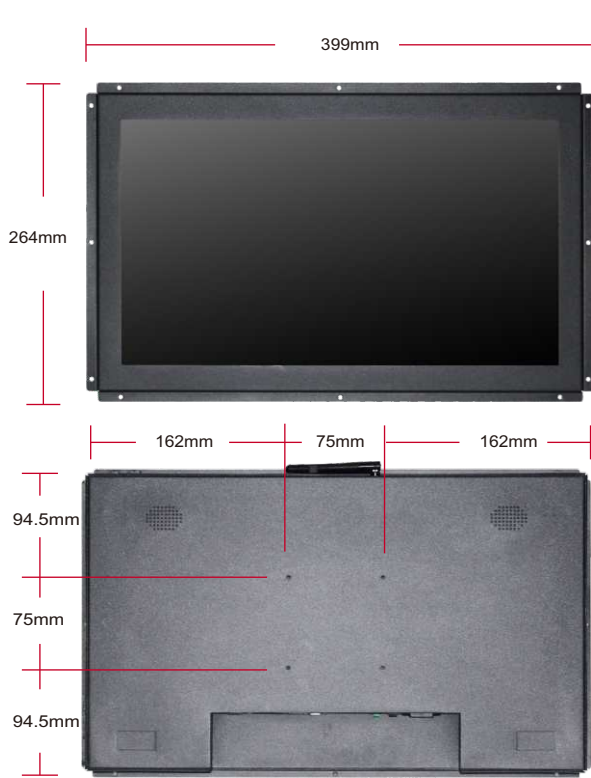

**Key Features:**

CPU: Intel® Celeron® Processor J1900  
(2M Cache, up to 2.42 GHz)  
Chipset: Intel Bay trail SOC  
Graphic Card: Intel HD4000  
Memory: 2GB RAM, 120G SSD  
Audio: Realtek ALC662  
Ethernet LAN: 1\*RTL8111E LAN

### Specifications

PANEL	Panel Model	15.6inch TFT LCD
	Max Resolution	1920x1080
	Aspect Ratio	16:09
	Pixel Pitch	0.17925×0.17925
	Viewing Angle	85/85/85/85
	Contrast Ratio	700:1
	Brightness	300cd/m
	Response Time	25ms
	Display Area (mm)	344.16x193.59mm
	Panel Size(mm)	359.5x223.8x3.2mm
	Screen Weight	1.2kg
Lamp Type	WLED	
CELERON SPECIFICATION	CPU	Intel® Celeron® Processor J1900 (2M Cache, up to 2.42 GHz)
	Chipset	Intel Bay trail SOC
	Graphic Card	Intel HD4000
	Memory	2GB RAM, 120G SSD
	Ethernet LAN	1*RTL8111E LAN
CONNECTOR	Rear Panel I/O	X1 HDMI port
		X1 VGA port
		X1 RJ-45 port
		X2 USB 2.0 ports and 2 * USB 3.0 ports
		X2 Audio I/O ports (Mic and Line-out)
CONNECTIVITY	LAN	RJ45 Port, 10/100M Ethernet
	WiFi	Built-in WiFi 802.11B/G/N
	3G (Optional)	WCDMA
MULTIMEDIA	USB Playback Audio	AAC, AIF, AIFF, ASF, LPCM, M3U, M4A, MP3, MP4, WAV, WMA
	USB Playback Picture	BMP, GIF, JPEG, JPG
	USB Playback Video	M2TS, M4V, MK3D, MKV, MP4, MPEG, MPG, MTS, TS, TTS, VOB, WMV

RESOLUTION REFRESH RATE	Output Mode	1920 x 1200 60Hz
		1920 x 1080 60Hz
		1600 x 1200 60Hz
		1440 x 900 60Hz
		1366 x 768 60Hz
		1360 x 768 60Hz
		1280 x 1024 60Hz
		1280 x 800 60Hz
		1280 x 768 60Hz
		1024 x 768 60Hz
TOUCH		P-CAP Touch / infrared Touch (optional)
POWER	Mains Power Consumption	DC 12V, 50-60 Hz 16 W
SOUND	Built-in Speakers	2 x 5W
DIMENSION & WEIGHT	Machine Size	399x34.5x264mm
	Machine Weight	3.3KG
	Carton Size	472x90x380mmmm
	Carton Weight	4.3KG
	Carton Size	490x472x405mm(5PCS)
	Carton Weight	23.5KG
OTHER	Regulatory Approvals	CE, FCC, ROHS
	Warranty	1 year warranty
ACCESSORIES	Included	Power Adapter , User manual, Screws