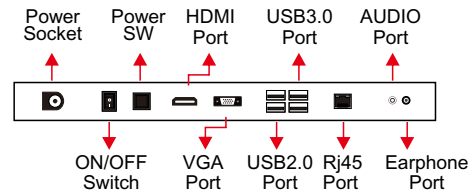

**Key Features:**

CPU: Intel® Celeron® Processor J1900  
(2M Cache, up to 2.42 GHz)  
Chipset: Intel Bay trail SOC  
Graphic Card: Intel HD4000  
Memory: 2GB RAM, 120G SSD  
Audio: Realtek ALC662  
Ethernet LAN: 1\*RTL8111E LAN

### Specifications

PANEL	Panel Model	15.6inch TFT LCD
	Max Resolution	1920x1080
	Aspect Ratio	16:09
	Pixel Pitch	0.17925×0.17925
	Viewing Angle	85/85/85/85
	Contrast Ratio	700:1
	Brightness	300cd/m
	Response Time	25ms
	Display Area (mm)	344.16x193.59mm
	Panel Size(mm)	359.5x223.8x3.2mm
	Screen Weight	1.2kg
Lamp Type	WLED	
CELERON SPECIFICATION	CPU	Intel® Celeron® Processor J1900 (2M Cache, up to 2.42 GHz)
	Chipset	Intel Bay trail SOC
	Graphic Card	Intel HD4000
	Memory	2GB RAM, 120G SSD
	Ethernet LAN	1*RTL8111E LAN
CONNECTOR	Rear Panel I/O	X1 HDMI port
		X1 VGA port
		X1 RJ-45 port
		X2 USB 2.0 ports and 2 * USB 3.0 ports
		X2 Audio I/O ports (Mic and Line-out)
CONNECTIVITY	LAN	RJ45 Port, 10/100M Ethernet
	WiFi	Built-in WiFi 802.11B/G/N
	3G (Optional)	WCDMA
MULTIMEDIA	USB Playback Audio	AAC, AIF, AIFF, ASF, LPCM, M3U, M4A, MP3, MP4, WAV, WMA
	USB Playback Picture	BMP, GIF, JPEG, JPG
	USB Playback Video	M2TS, M4V, MK3D, MKV, MP4, MPEG, MPG, MTS, TS, TTS, VOB, WMV

RESOLUTION REFRESH RATE	Output Mode	1920 x 1200 60Hz
		1920 x 1080 60Hz
		1600 x 1200 60Hz
		1440 x 900 60Hz
		1366 x 768 60Hz
		1360 x 768 60Hz
		1280 x 1024 60Hz
		1280 x 800 60Hz
		1280 x 768 60Hz
		1024 x 768 60Hz
TOUCH		P-CAP Touch / infrared Touch (optional)
POWER	Mains Power Consumption	DC 12V, 50-60 Hz 16 W
SOUND	Built-in Speakers	2 x 5W
DIMENSION & WEIGHT	Machine Size	399x34.5x264mm
	Machine Weight	3.3KG
	Carton Size	472x90x380mmmm
	Carton Weight	4.3KG
	Carton Size	490x472x405mm(5PCS)
	Carton Weight	23.5KG
OTHER	Regulatory Approvals	CE, FCC, ROHS
	Warranty	1 year warranty
ACCESSORIES	Included	Power Adapter , User manual, Screws