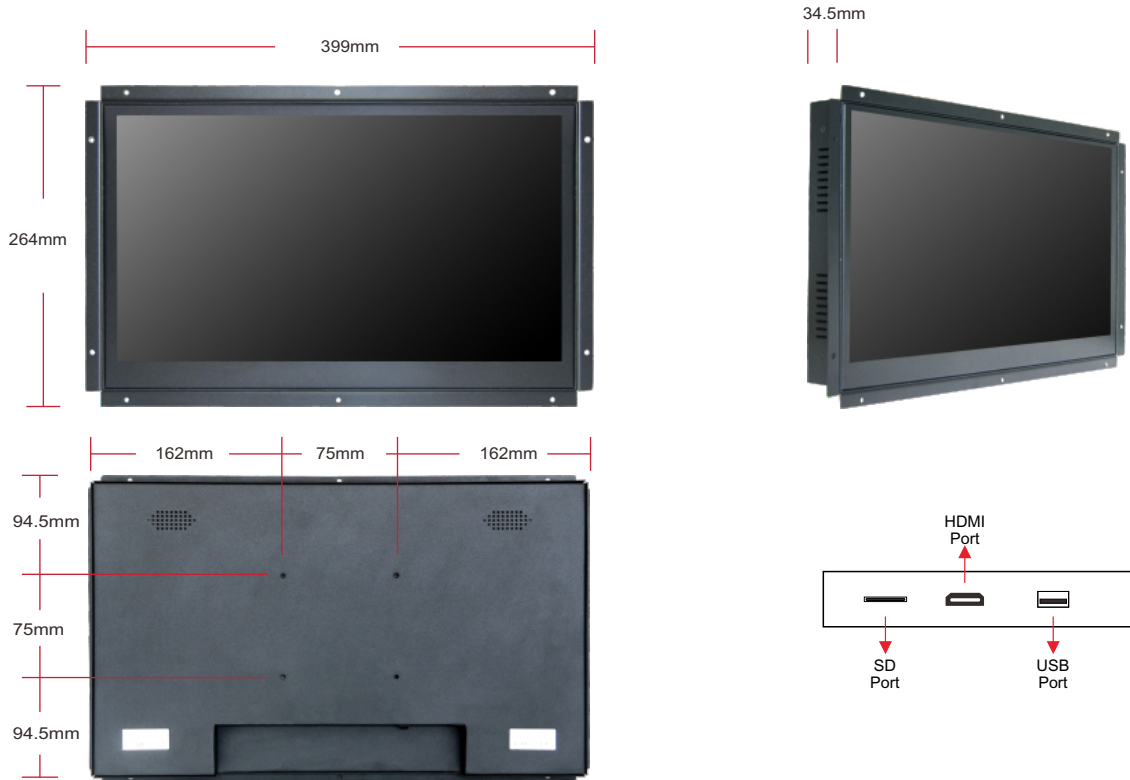

### Specifications

PANEL	Panel Model	15.6inch TFT LCD	ON-SCREEN DISPLAY LANGUAGES	English, Chinese etc		
	Max Resolution	1920x1080		POWER	Mains Power Consumption	DC 12V, 50-60 Hz 16 W
	Aspect Ratio	16:09			SOUND	Built-in Speakers
	Pixel Pitch	0.17925x0.17925		DIMENSION & WEIGHT		Machine Size
	Viewing Angle	85/85/85/85			Machine Weight	3.3KG
	Contrast Ratio	700:1			Carton Size	472x90x380mmmm
	Brightness	300cd/m			Carton Weight	4.3KG
	Response Time	25ms			Carton Size	490x472x405mm(5PCS)
	Display Area (mm)	344.16x193.59mm		Carton Weight	23.5KG	
	Panel Size(mm)	359.5x223.8x3.2mm		OTHER	Regulatory Approvals	CE, FCC, ROHS
	Screen Weight	1.2kg			Warranty	1 year warranty
	Lamp Type	WLED		ACCESSORIES	Included	Remote Control, Power Supply, CD, Screws, Lock Key
	INTERFACE	X1 HDMI port X1 SD port X1 USB port				
DESIGN	Color: Matte Black Material: Metal					
EXTENDABLE FUNCTIONS	Motion Sensor: Options Color: Options					
FUNCTION	Video Format	MPG, MPG-1, MPG-2, MPG-4, AVI, Mp4, MOV, FLV, 3GP, M2TS, MKV, RM				
	Audio/picture Format	MP3/JPEG, BMP, PNG				
	Memory Cards	Compact SD Card/USB flash drive				
	Screen Mode	Landscape & Portrait				
	Memory Protection	Autoupdate contents to SD card via USB drive				
	Timer Function	Auto Power on/off				
	Play Modes	Play videos automatically once power on and replay, Playlist function				
	Protect Function	Effectively prevent the player from being stolen in public place				
	Power Memory	Support program replaying from the setting time before the power failure				
	Slide Show	Support background music when playing picture				
Interface Language	Support different languages (Chinese, English, etc.)					
Scroll Caption	Support scrolling caption, effect index can be changed					
Calendar & time	Support checking calendar, adjusting time and displaying it on the screen on/off					